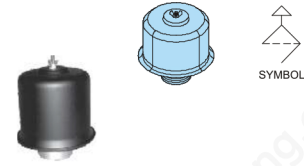

AB Series-Air Breather

Ordering Code

High capacity air filters
 Threaded Connection: PT, BSP and NPT.
 Port Size from 3/4" to 4"
 Filtration: 40 micron

■ Ratings

Series	A PT (Rc)	B mm (in)	C mm (in)	D mm (in)	E mm (in)	F mm (in)	G mm (in)	Air Flow m ³ /min	Filtration Micron	Weight kg (lb)
AB-06	3/4"	18 (.70)	65 (2.55)	45 (1.77)	37 (1.45)	88 (3.46)	100 (3.93)	0.35	40	0.24 (.53)
AB-08	1"	25 (.98)	65 (2.55)	45 (1.77)	34 (1.33)	86 (3.38)	100 (3.93)	0.45	40	0.24 (.53)
AB-12	1 1/2"	39 (1.53)	92 (3.62)	90 (3.54)	43 (1.69)	143 (5.62)	126 (4.96)	1.7	40	0.56 (1.24)
AB-16	2"	48 (1.88)	92 (3.62)	90 (3.54)	42 (1.65)	140 (5.51)	126 (4.96)	2.1	40	0.58 (1.28)
AB-20	2 1/2"	64 (2.51)	130 (5.11)	120 (4.72)	47 (1.85)	178 (7.00)	170 (6.69)	3.5	40	1.12 (2.48)
AB-24	3"	72 (2.83)	130 (5.11)	120 (4.72)	48 (1.88)	178 (7.00)	170 (6.69)	4.6	40	1.14 (2.53)
AB-32	4"	95 (3.74)	170 (6.69)	140 (5.51)	57 (2.24)	211 (8.30)	215 (8.46)	7.1	40	1.88 (4.17)