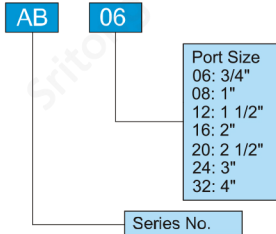

AB Series-Air Breather

Ordering Code

High capacity air filters
 Threaded Connection: PT, BSP and NPT.
 Port Size from 3/4" to 4"
 Filtration: 40 micron

■ Ratings

Series	A PT (Rc)	B mm (in)	C mm (in)	D mm (in)	E mm (in)	F mm (in)	G mm (in)	Air Flow m ³ /min	Filtration Micron	Weight kg (lb)
AB-06	3/4"	18 (.70)	65 (2.55)	45 (1.77)	37 (1.45)	88 (3.46)	100 (3.93)	0.35	40	0.24 (.53)
AB-08	1"	25 (.98)	65 (2.55)	45 (1.77)	34 (1.33)	86 (3.38)	100 (3.93)	0.45	40	0.24 (.53)
AB-12	1 1/2"	39 (1.53)	92 (3.62)	90 (3.54)	43 (1.69)	143 (5.62)	126 (4.96)	1.7	40	0.56 (1.24)
AB-16	2"	48 (1.88)	92 (3.62)	90 (3.54)	42 (1.65)	140 (5.51)	126 (4.96)	2.1	40	0.58 (1.28)
AB-20	2 1/2"	64 (2.51)	130 (5.11)	120 (4.72)	47 (1.85)	178 (7.00)	170 (6.69)	3.5	40	1.12 (2.48)
AB-24	3"	72 (2.83)	130 (5.11)	120 (4.72)	48 (1.88)	178 (7.00)	170 (6.69)	4.6	40	1.14 (2.53)
AB-32	4"	95 (3.74)	170 (6.69)	140 (5.51)	57 (2.24)	211 (8.30)	215 (8.46)	7.1	40	1.88 (4.17)