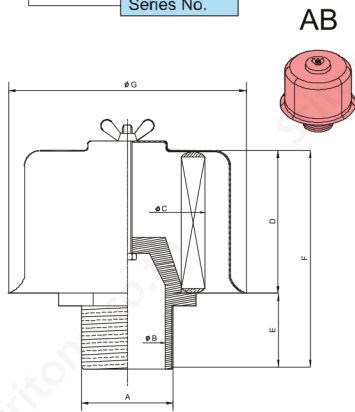

AB Series-Air Breather

Ordering Code

High capacity air filters
 Threaded Connection: PT, BSP and NPT.
 Port Size from 3/4" to 4"
 Filtration: 40 micron

■ Ratings

Series	A PT (Rc)	B mm (in)	C mm (in)	D mm (in)	E mm (in)	F mm (in)	G mm (in)	Air Flow m ³ /min	Filtration Micron	Weight kg (lb)
AB-06	3/4"	18 (.70)	65 (2.55)	45 (1.77)	37 (1.45)	88 (3.46)	100 (3.93)	0.35	40	0.24 (.53)
AB-08	1"	25 (.98)	65 (2.55)	45 (1.77)	34 (1.33)	86 (3.38)	100 (3.93)	0.45	40	0.24 (.53)
AB-12	1 1/2"	39 (1.53)	92 (3.62)	90 (3.54)	43 (1.69)	143 (5.62)	126 (4.96)	1.7	40	0.56 (1.24)
AB-16	2"	48 (1.88)	92 (3.62)	90 (3.54)	42 (1.65)	140 (5.51)	126 (4.96)	2.1	40	0.58 (1.28)
AB-20	2 1/2"	64 (2.51)	130 (5.11)	120 (4.72)	47 (1.85)	178 (7.00)	170 (6.69)	3.5	40	1.12 (2.48)
AB-24	3"	72 (2.83)	130 (5.11)	120 (4.72)	48 (1.88)	178 (7.00)	170 (6.69)	4.6	40	1.14 (2.53)
AB-32	4"	95 (3.74)	170 (6.69)	140 (5.51)	57 (2.24)	211 (8.30)	215 (8.46)	7.1	40	1.88 (4.17)