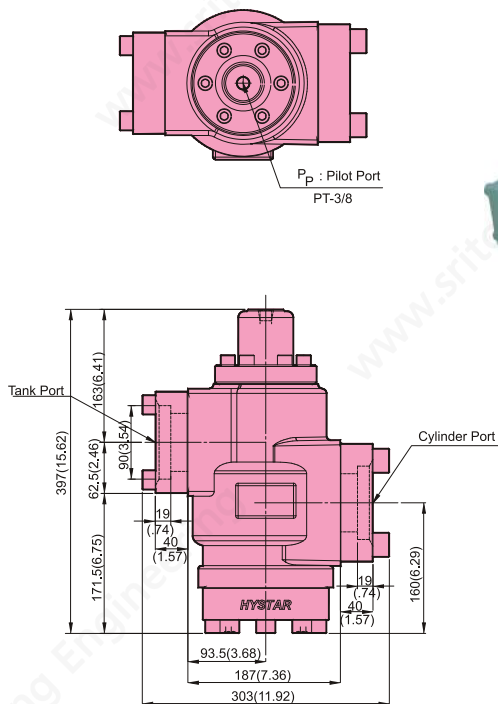

DIMENSIONS

MILLIMETERS(INCHES)

SG-16

Pre-fill Valves (In-line Mounting 180°)

SG-16

SG-24

Pre-fill Valves (In-line Mounting 180°)

SG-24