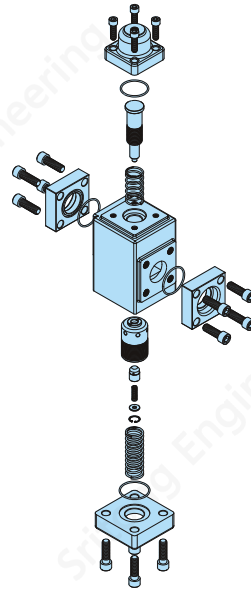

DIMENSIONS

MILLIMETERS(INCHES)

SG-16

Pre-fill Valves (In-line Mounting 180°)

SG-16

SG-24

Pre-fill Valves (In-line Mounting 180°)

SG-24