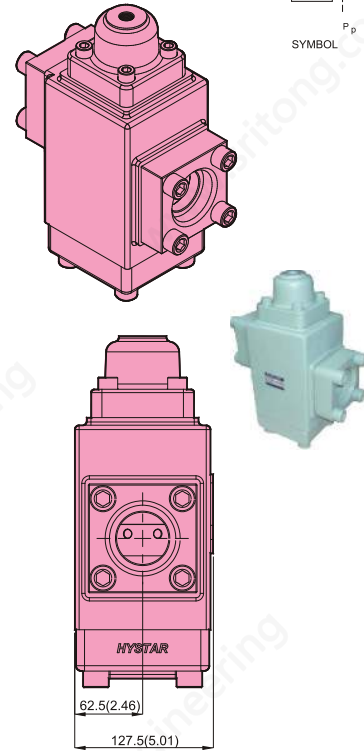

DIMENSIONS

MILLIMETERS(INCHES)

SG-16

Pre-fill Valves (In-line Mounting 180°)

SG-16

SG-24

Pre-fill Valves (In-line Mounting 180°)

SG-24