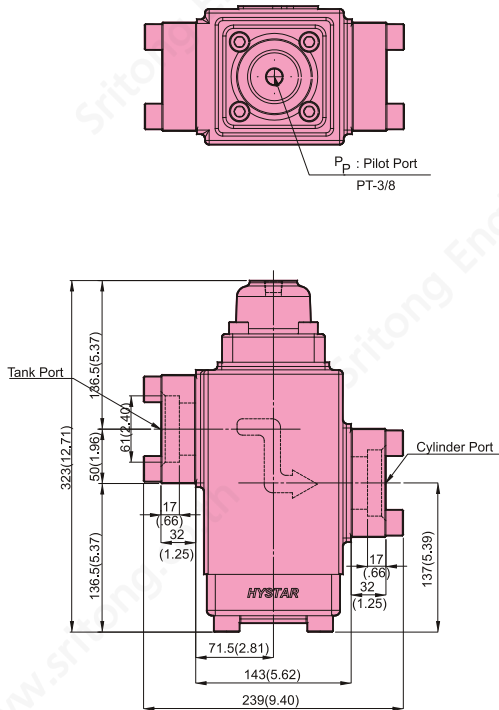

DIMENSIONS

MILLIMETERS(INCHES)

SG-16

Pre-fill Valves (In-line Mounting 180°)

SG-16

SG-24

Pre-fill Valves (In-line Mounting 180°)

SG-24